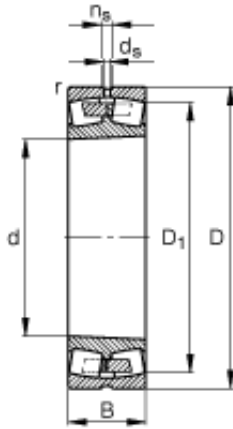

BEARING MANUFACTURING DE MEXICO, S.A.D...

220 mm x 300 mm x 60 mm FAG 23944-S-K-MB Spherical Roller Bearings

Bearing No. 23944-S-K-MB

23944-S-K-MB Bearing 2D drawings and 3D CAD models

Size	220x300x60 mm
Bore Diameter	220 mm
Outer Diameter	300 mm
Width	60 mm
d	220 mm
D	300 mm
B	60 mm
D_1	277,4 mm
$D_{a \max}$	289,8 mm
$d_{a \min}$	230,2 mm
d_s	6,3 mm
n_s	12,2 mm
$r_{a \max}$	2,1 mm
r_{\min}	2,1 mm
m	12,3 kg / Weight
C_r	600000 N / Dynamic load rating (radial)
e	0,18
Y_1	3,76
Y_2	5,59
C_{0r}	1250000 N / Static load rating (radial)
Y_0	3,67
n_G	2600 1/min / Limiting speed