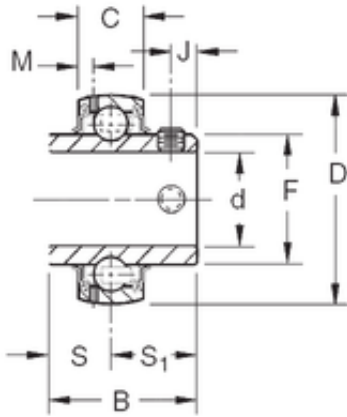

NACHI IPH DOUBLE GEAR PUMP DE MEXICO,...

76,2 mm x 140 mm x 77,80 mm TIMKEN
GYM1300KRRB Insert Bearings Spherical OD

Bearing No. GYM1300KRRB

Size	76.2x140x77.80 mm
Bore Diameter	76,2 mm
Outer Diameter	140 mm
Width	77,80 mm
d	76,2 mm
D	140 mm
B	77,80 mm
C	29 mm
S1	44,45 mm
F	91,92 mm
J	12 mm
M	5,56 mm
S	33,32 mm
Thread (G)	M12x1,75
Weight	3,087 Kg
Basic dynamic load rating (C)	80,2 kN

GYM1300KRRB Bearing 2D drawings and 3D CAD models