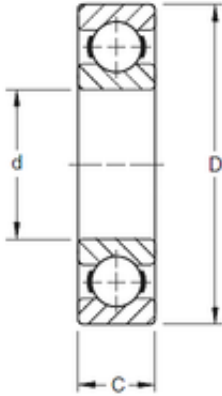

BEARING MANUFACTURING DE MEXICO,S.A.D...

50 mm x 80 mm x 16 mm TIMKEN 9110K Single Row Ball Bearings

Bearing No. 9110K

Size	50x80x16 mm
Bore Diameter	50 mm
Outer Diameter	80 mm
Width	16 mm
d	50 mm
D	80 mm
B	16 mm
C	16 mm
Weight	0,272 Kg
Basic dynamic load rating (C)	24900 kN

9110K Bearing 2D drawings and 3D CAD models