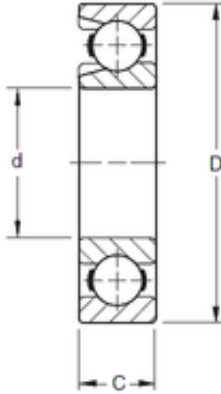

BEARING MANUFACTURING DE MEXICO,S.A.D...

130 mm x 230 mm x 40 mm TIMKEN 226W3 Single Row Ball Bearings

Bearing No. 226W3

Size	130x230x40 mm
Bore Diameter	130 mm
Outer Diameter	230 mm
Width	40 mm
d	130 mm
D	230 mm
B	40 mm
C	40 mm
Weight	7,627 Kg
Basic dynamic load rating (C)	260 kN

226W3 Bearing 2D drawings and 3D CAD models